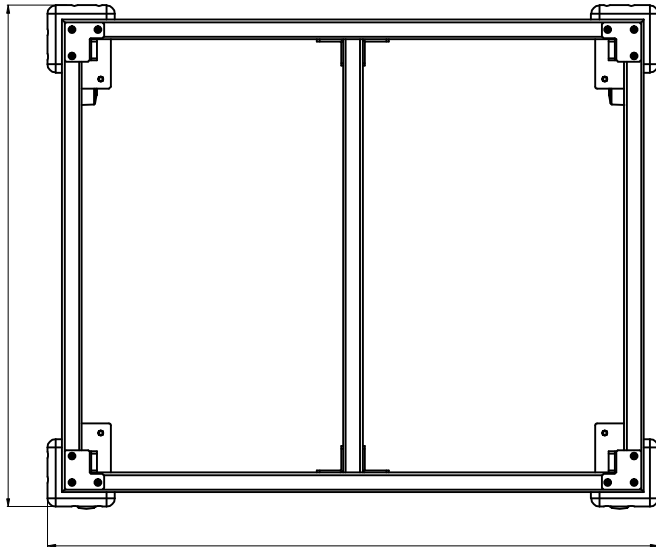

211 mm (8.31 in)

174 mm (6.85 in)

764 mm (30.08 in)

931 mm (36.65 in)

aI-84XTR
Transport Cart
VP012000A079
PRELIMINARY DRAWING