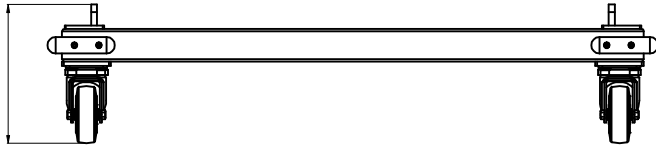

211 mm (8.31 in)

174 mm (6.85 in)

764 mm (30.08 in)

931 mm (36.65 in)

aI-84XTR
Transport Cart
VP012000A079
PRELIMINARY DRAWING