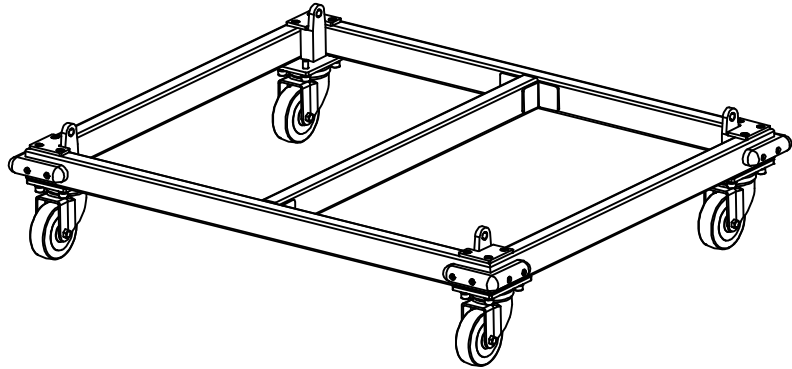

211 mm (8.31 in)

174 mm (6.85 in)

764 mm (30.08 in)

931 mm (36.65 in)

aI-84XTR
Transport Cart
VP012000A079
PRELIMINARY DRAWING