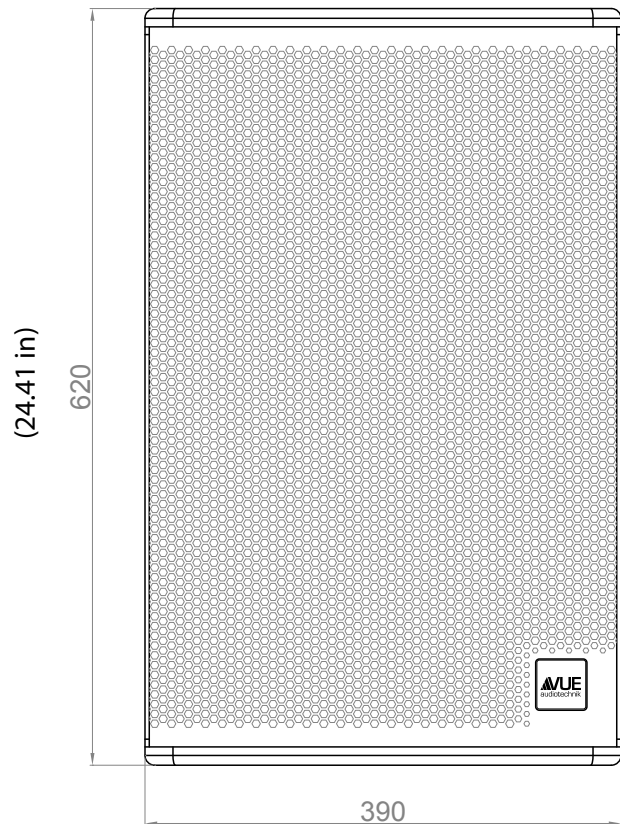

REV	CHANGE NUMBER	DATE
A		

NOTES:

UNLESS OTHERWISE SPECIFIED:  
ALL DIMENSIONS ARE IN  
MM

**VUE**  
audiotechnik WWW.VUEAUDIO.COM

TITLE:  
**a-12**  
[MECHANICAL SPECIFICATION]

**A** SHEET 1 OF 1 SCALE: 1 TO 14

DRAWING NUMBER: REVISION: **A**

VELLUM