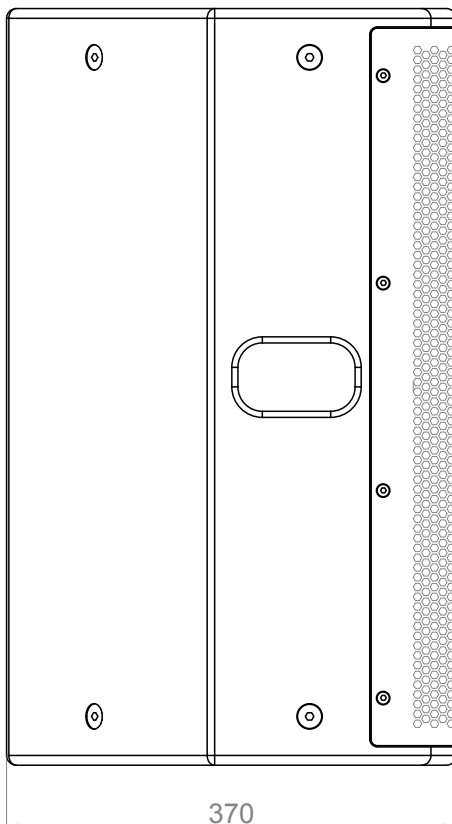

REV	CHANGE NUMBER	DATE
A		

NOTES:

UNLESS OTHERWISE SPECIFIED:  
ALL DIMENSIONS ARE IN  
MM

**VUE**  
audiotechnik WWW.VUEAUDIO.COM

TITLE:  
**a-12**  
[MECHANICAL SPECIFICATION]

**A** SHEET 1 OF 1 SCALE: 1 TO 14

DRAWING NUMBER: REVISION: **A**

VELLUM