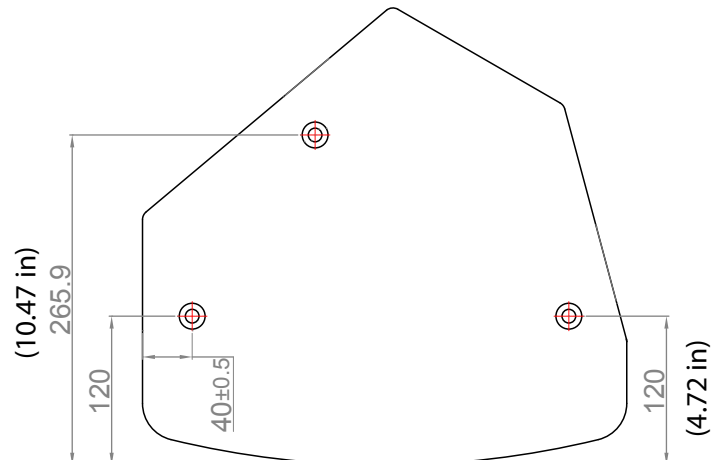

REV	CHANGE NUMBER	DATE
A		

NOTES:

UNLESS OTHERWISE SPECIFIED:  
ALL DIMENSIONS ARE IN  
MM

**VUE**  
audiotechnik WWW.VUEAUDIO.COM

TITLE:  
**a-12**  
[MECHANICAL SPECIFICATION]

**A** SHEET 1 OF 1 SCALE: 1 TO 14

DRAWING NUMBER: REVISION: **A**

VELLUM