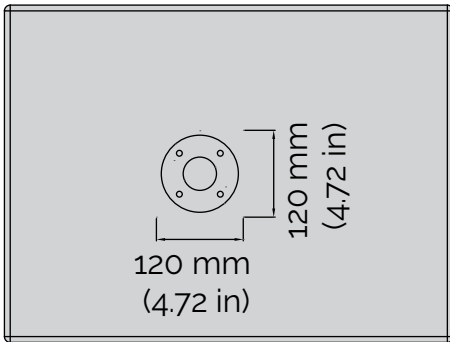

650 mm (25.59 in)

595 mm (23.43 in)

DIMENSION:
IN MILLIMETERS ROUNDED TO 0.005 mm

TOLERANCES:
+/- 15 mm OUTER TOTAL BOX DUE TO
PRODUCTION VARIATIONS IN TEXTURES AND
MATERIAL TOLERANCES. REFERENCE
DIMENSIONS NO TOLERANCES IMPLIED.