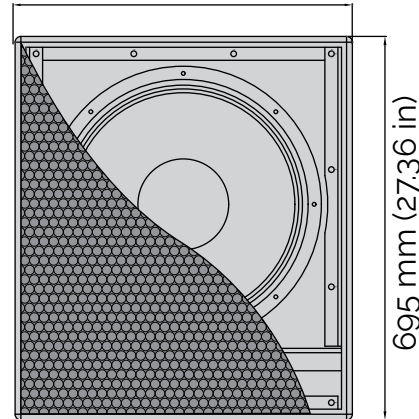

650 mm (25.59 in)

595 mm (23.43 in)

DIMENSION:
IN MILLIMETERS ROUNDED TO 0.005 mm

TOLERANCES:
+/- 15 mm OUTER TOTAL BOX DUE TO
PRODUCTION VARIATIONS IN TEXTURES AND
MATERIAL TOLERANCES. REFERENCE
DIMENSIONS NO TOLERANCES IMPLIED.