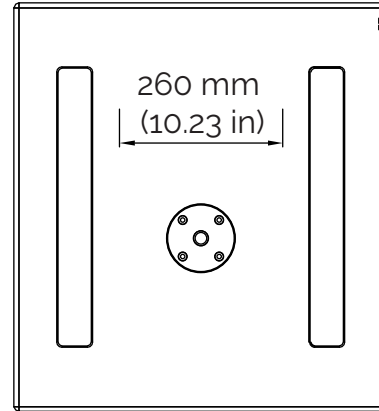

650 mm (25.59 in)

595 mm (23.43 in)

DIMENSION:
IN MILLIMETERS ROUNDED TO 0.005 mm

TOLERANCES:
+/- 15 mm OUTER TOTAL BOX DUE TO
PRODUCTION VARIATIONS IN TEXTURES AND
MATERIAL TOLERANCES. REFERENCE
DIMENSIONS NO TOLERANCES IMPLIED.