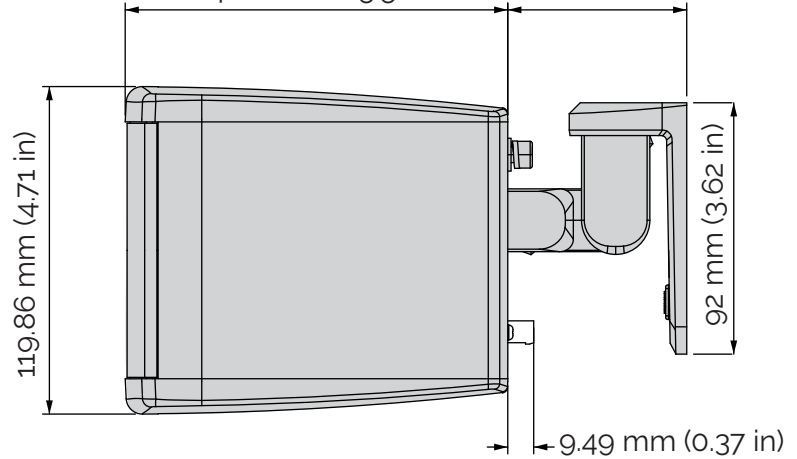

50 mm (1.96 in)

112.06 mm (4.41 in)

65.5 mm  
(2.57 in)

140.02 mm (5.51 in)

119.86 mm (4.71 in)

92 mm (3.62 in)

9.49 mm (0.37 in)

DIMENSION:  
IN MILLIMETERS ROUNDED TO 0.005 mm

TOLERANCES:  
+/- 15 mm OUTER TOTAL BOX DUE TO  
PRODUCTION VARIATIONS IN TEXTURES AND  
MATERIAL TOLERANCES. REFERENCE  
DIMENSIONS NO TOLERANCES IMPLIED.

VUE RESERVES THE RIGHT TO MAKE  
PRODUCTION IMPROVEMENT CHANGES AT  
ANY TIME- PLEASE CONFIRM WHERE  
CRITICAL DIMENSIONS ARE NEEDED

MODEL: e-351

DESCRIPTION:  
Coax 35-inch Nano Speaker

DRAWING REVISION: REV C