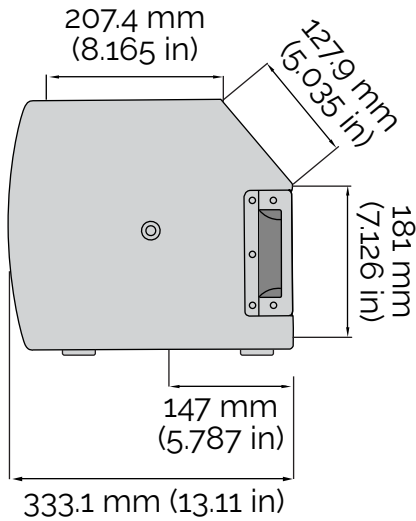

**SIDE SLANT**

**SIDE**

**TOP**

DIMENSION:  
IN MILLIMETERS ROUNDED TO 0.005 mm

TOLERANCES:  
+/- 15 mm OUTER TOTAL BOX DUE TO  
PRODUCTION VARIATIONS IN TEXTURES AND  
MATERIAL TOLERANCES. REFERENCE  
DIMENSIONS NO TOLERANCES IMPLIED.

**VUE** VUE AUDIOTECHNIK LLC.  
audiotechnik WWW.VUEAUDIO.COM

640 APLINE WAY • ESCONDIDO, CA 92029  
PHONE: 1-760-520-1069

MODEL: **h-208**

DESCRIPTION:  
Dual 8-Inch Low Profile High Output Speaker

DRAWING REVISION: REV C