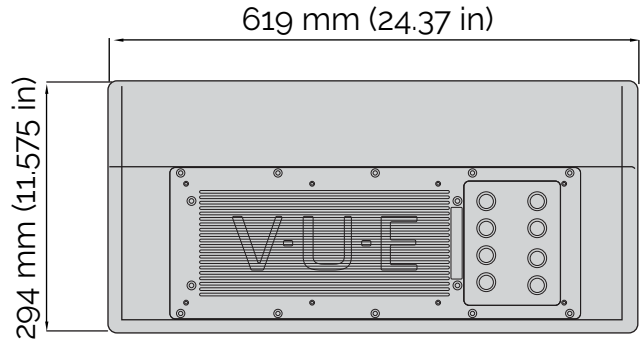

**SIDE SLANT**

**SIDE**

**TOP**

DIMENSION:  
IN MILLIMETERS ROUNDED TO 0.005 mm

TOLERANCES:  
+/- 15 mm OUTER TOTAL BOX DUE TO  
PRODUCTION VARIATIONS IN TEXTURES AND  
MATERIAL TOLERANCES. REFERENCE  
DIMENSIONS NO TOLERANCES IMPLIED.